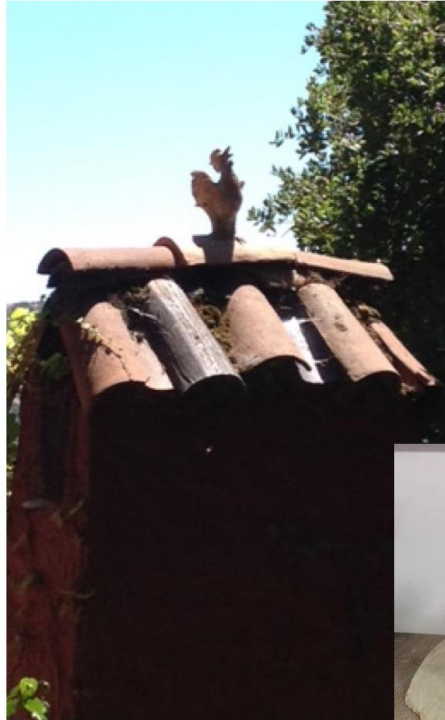

A vertical photograph showing a collection of handmade terra-cotta roof tiles with decorative animal patterns. The tiles are arranged in a row, and some are stacked. The background is a blurred outdoor setting with green foliage and a wooden fence.

# TRIDENTUM

Roof tile with RABBIT

DIMENSIONS : approx. 18'' long x 12'' h

**TRIDENTUM, INC.**  
647 North Fairfax Ave ,Los Angeles, CA 90036  
Phone(323) 782 0876  
[www.tridentuminc.com](http://www.tridentuminc.com) [info@tridentuminc.com](mailto:info@tridentuminc.com)

# TRIDENTUM

Roof tile with ROOSTER

DIMENSIONS : approx. 18" long x 12" h

**TRIDENTUM, INC.**

647 North Fairfax Ave ,Los Angeles, CA 90036

Phone(323) 782 0876

[www.tridentuminc.com](http://www.tridentuminc.com) [info@tridentuminc.com](mailto:info@tridentuminc.com)