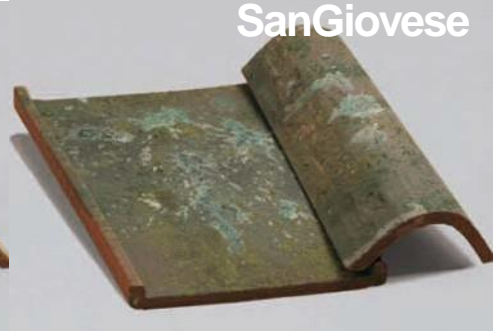

**VERNACCIA**, the blend of pale clays and slips creates mellow shades and hues in a perfect harmony of the past and present.

**MALVASIA**, in the typical yellow color of Mediterranean roofs, presents pleasing contrasts, harmonious combinations and the appeal of the ancient products.

**SANGIOVESE**, the greenish weathering, found in this line, mimics the moss formed over time on the old countryside farmhouses.

Vernaccia

Malvasia

SanGiovese

**A custom blend of 40% Vernaccia, 40% Riserva and 20% SanGiovese**