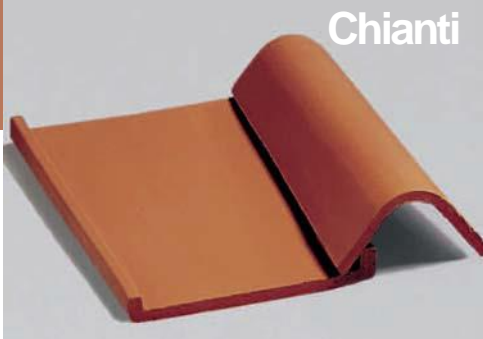

## NEW TERRACOTTA CLAY ROOF TILES

**Six different textures and colors** of tiles to maintain the aesthetic tradition of classic Mediterranean and Tuscan roof tops. Thanks to new cutting-edge industrial technologies, faithfully respecting all architectural traditions, these tiles offer maximum quality, resistance and guarantee to preserve their beauty and value overtime at an affordable price. The quality of these tiles commences with a careful selection and mixing of the best clays, tested in well-equipped laboratory. A process of production under total electronic control and a lengthy firing in modern kilns guarantee the highest standards of quality. The resulting properties are: high mechanical and bending strength and resistance to frost, low permeability meeting all certification and properties regarding UNI EN 538-539 standards.

# SIX COLORS

To respond to the needs of different tastes and traditions

Chianti

Galestro

Riserva

**CHIANTI**, in a warm natural red color derived from the character of fine Tuscan clay, it brings the roofs of our regions to life.