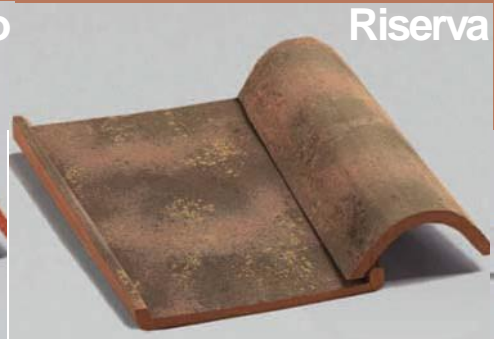

## NEW TERRACOTTA CLAY ROOF TILES

**Six different textures and colors** of tiles to maintain the aesthetic tradition of classic Mediterranean and Tuscan roof tops. Thanks to new cutting-edge industrial technologies, faithfully respecting all architectural traditions, these tiles offer maximum quality, resistance and guarantee to preserve their beauty and value overtime at an affordable price. The quality of these tiles commences with a careful selection and mixing of the best clays, tested in well-equipped laboratory. A process of production under total electronic control and a lengthy firing in modern kilns guarantee the highest standards of quality. The resulting properties are: high mechanical and bending strength and resistance to frost, low permeability meeting all certification and properties regarding UNI EN 538-539 standards.

# SIX COLORS

To respond to the needs of different tastes and traditions

Chianti

Galestro

Riserva

**CHIANTI**, in a warm natural red color derived from the character of fine Tuscan clay, it brings the roofs of our regions to life.

**GALESTRO**, a pale, rosy color, it recalls the soft and mellow tones of the Tuscan countryside.

**RISERVA**, aged red tiles that mimic perfectly the effects of time on the surface. They represent the ideal solution for a restoration characterized by an intense coloring.

**VERNACCIA**, the blend of pale clays and slips creates mellow shades and hues in a perfect harmony of the past and present.

**MALVASIA**, in the typical yellow color of Mediterranean roofs, presents pleasing contrasts, harmonious combinations and the appeal of the ancient products.