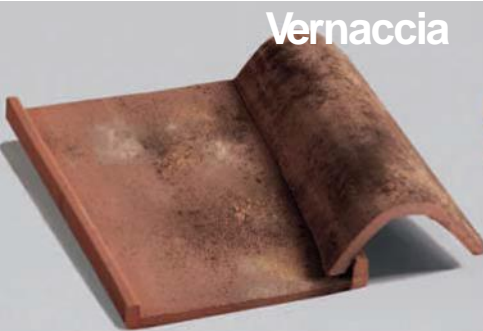

SIX COLORS

To respond to the needs of different tastes and traditions

CHIANTI, in a warm natural red color derived from the character of fine Tuscan clay, it brings the roofs of our regions to life.

GALESTRO, a pale, rosy color, it recalls the soft and mellow tones of the Tuscan countryside.

RISERVA, aged red tiles that mimic perfectly the effects of time on the surface. They represent the ideal solution for a restoration characterized by an intense coloring.

VERNACCIA, the blend of pale clays and slips creates mellow shades and hues in a perfect harmony of the past and present.

MALVASIA, in the typical yellow color of Mediterranean roofs, presents pleasing contrasts, harmonious combinations and the appeal of the ancient products.

SANGIOVESE, the greenish weathering, found in this line, mimics the moss formed over time on the old countryside farmhouses.

Vernaccia